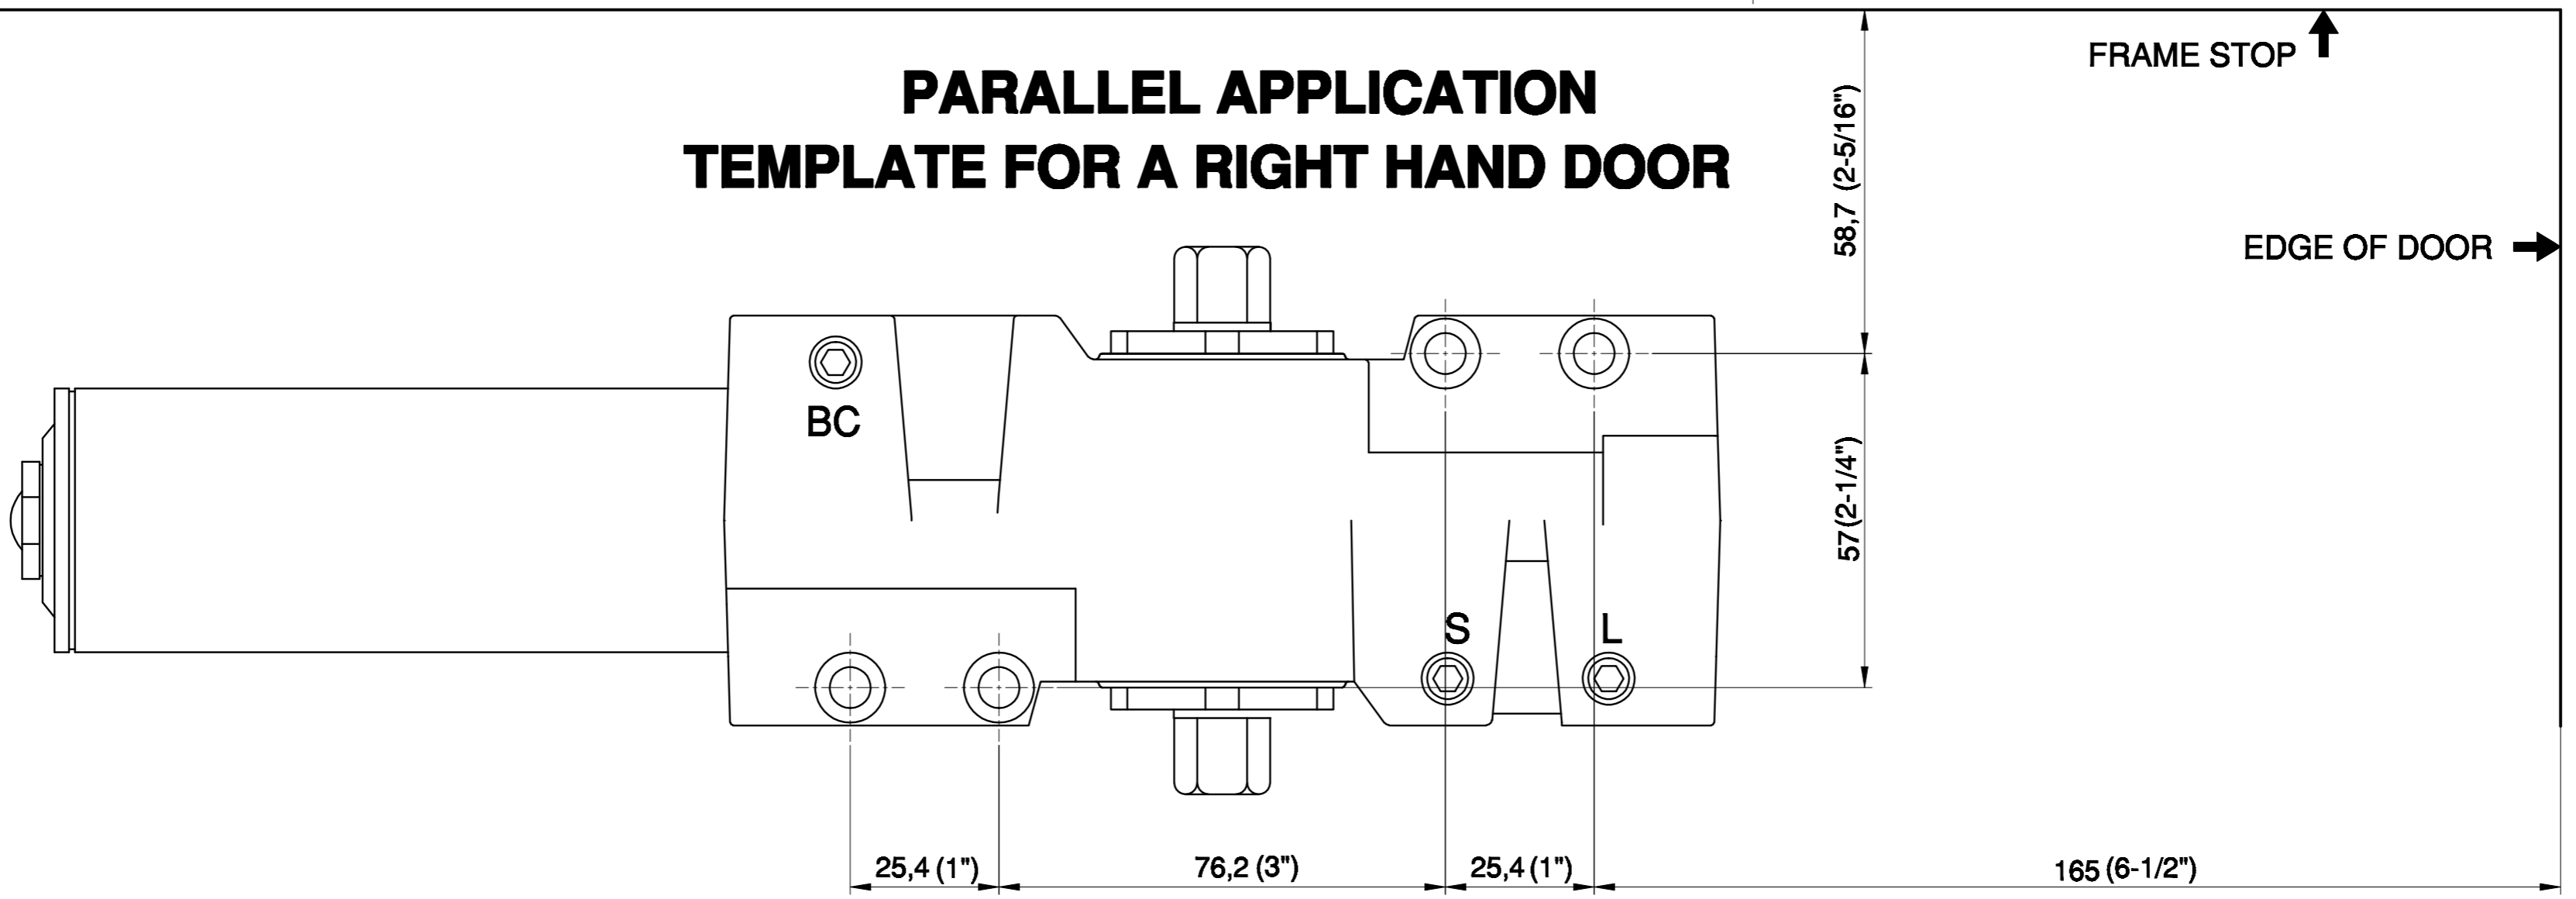

PARALLEL APPLICATION TEMPLATE FOR A RIGHT HAND DOOR

LYNN

HARDWARE

DC9016