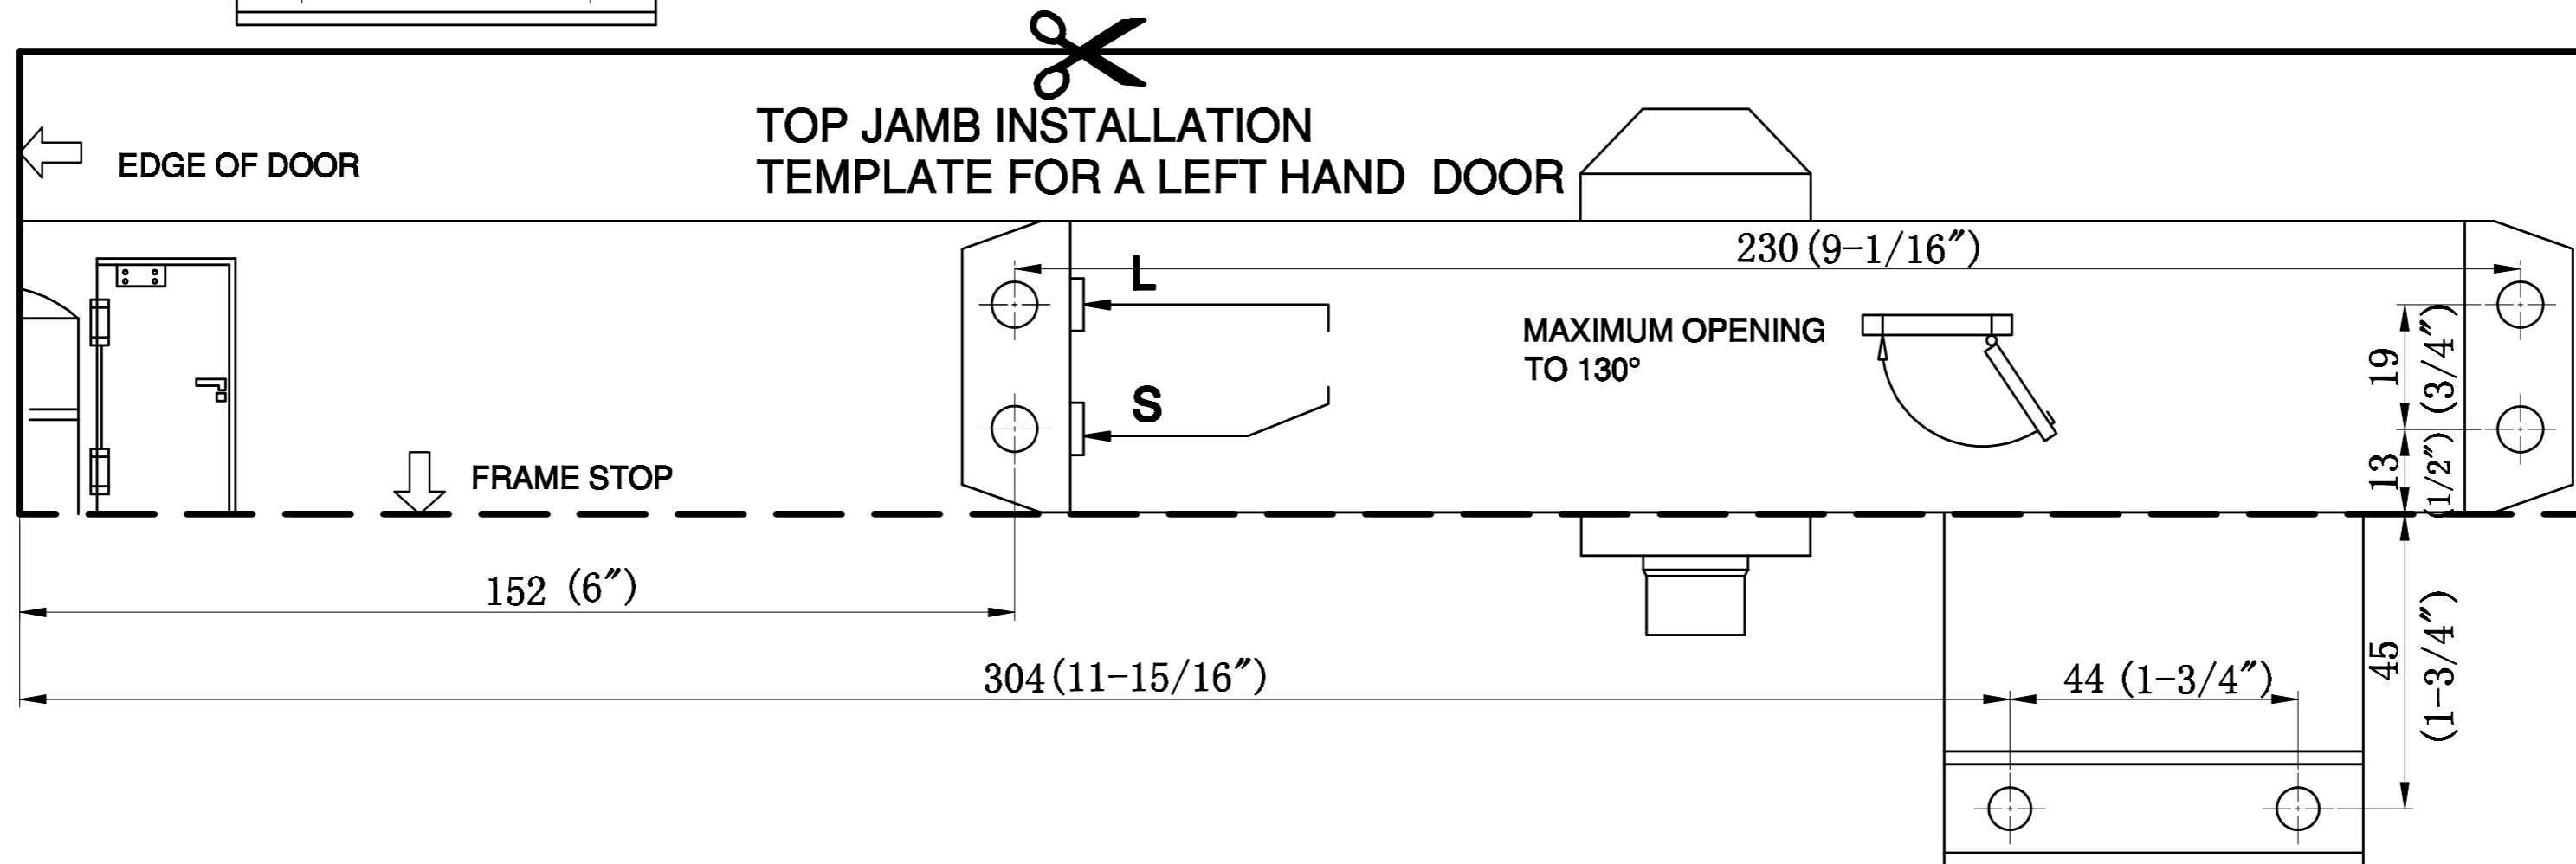

LYNN

HARDWARE

DC7016

PARALLEL APPLICATION TEMPLATE FOR A RIGHT HAND DOOR

**PARALLEL APPLICATION
TEMPLATE FOR A LEFT HAND DOOR**

LYNN

HARDWARE

DC7016