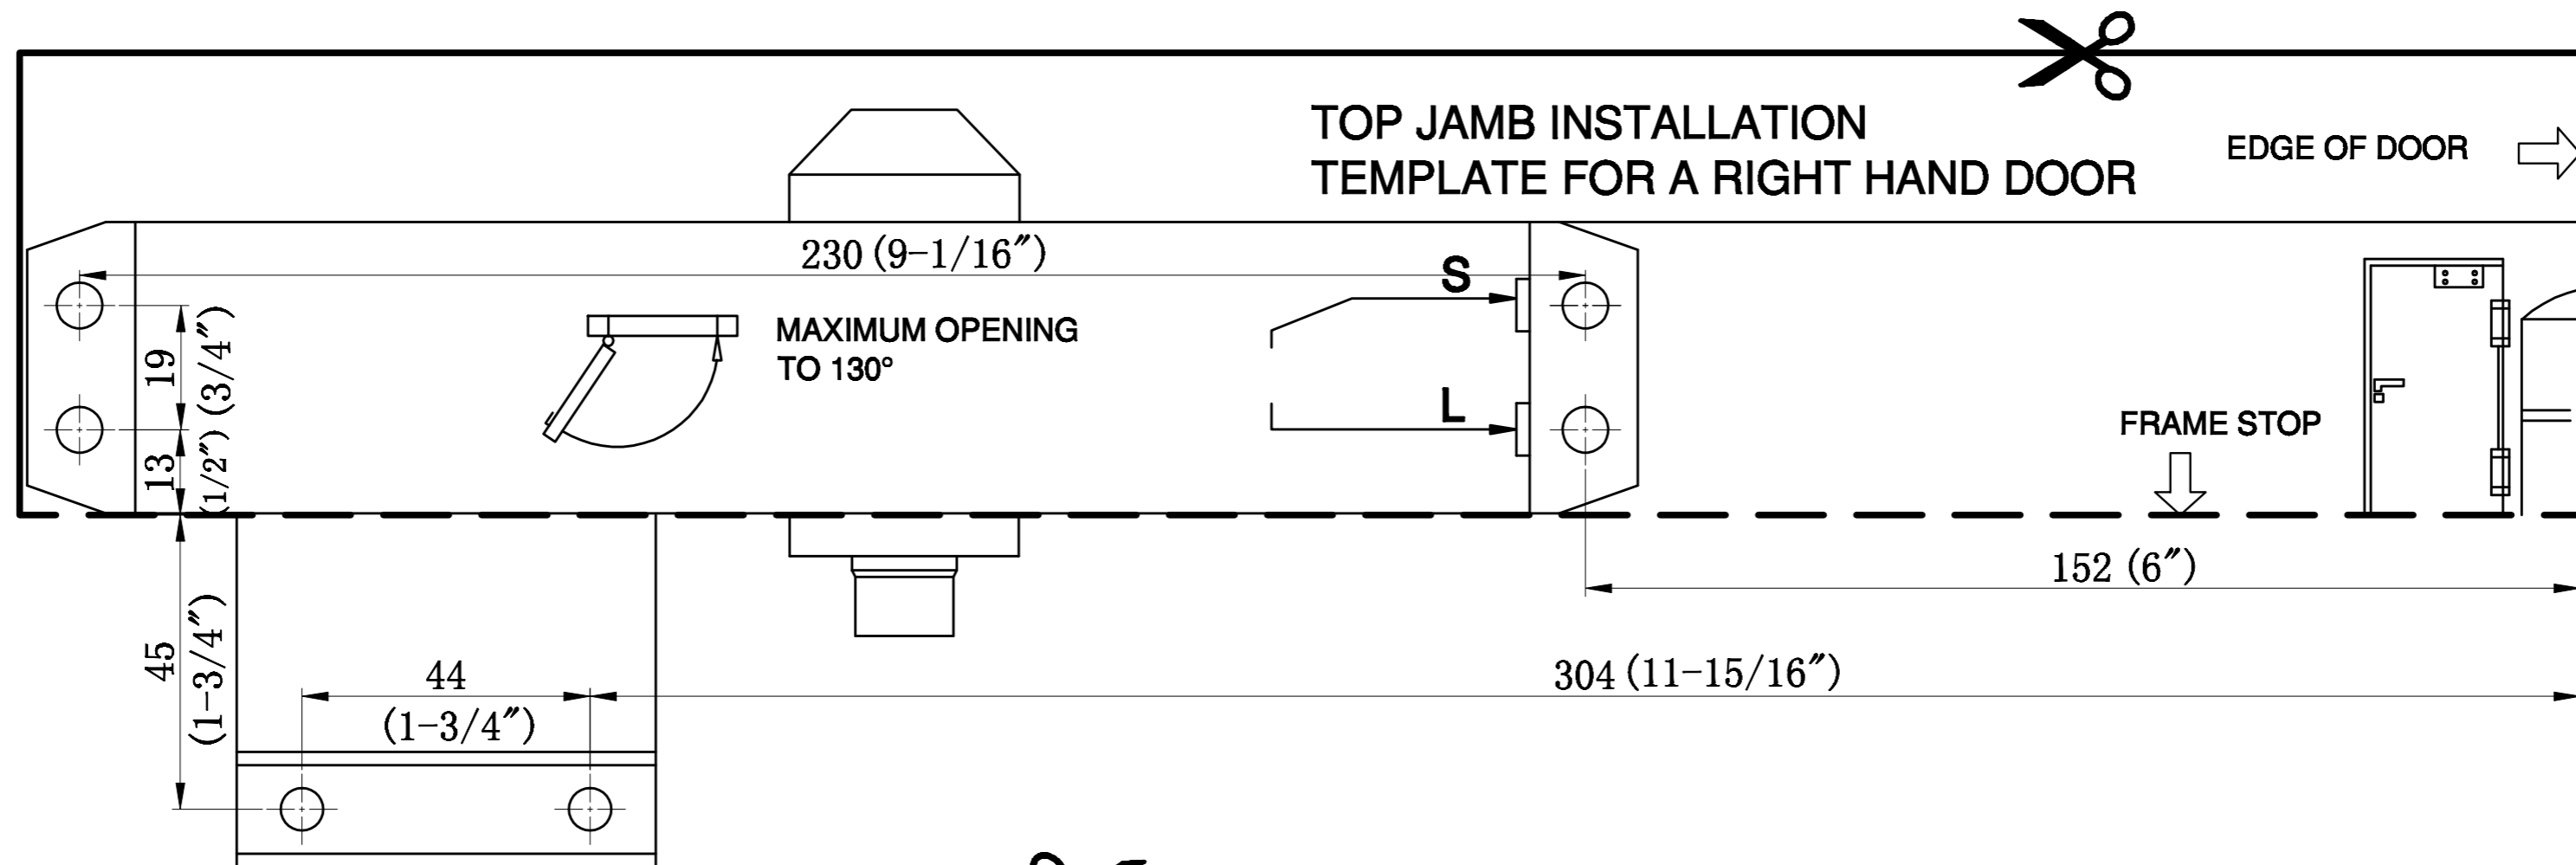

LYNN

HARDWARE

DC7016

PARALLEL APPLICATION TEMPLATE FOR A RIGHT HAND DOOR

**PARALLEL APPLICATION
TEMPLATE FOR A LEFT HAND DOOR**

LYNN

HARDWARE

DC7016