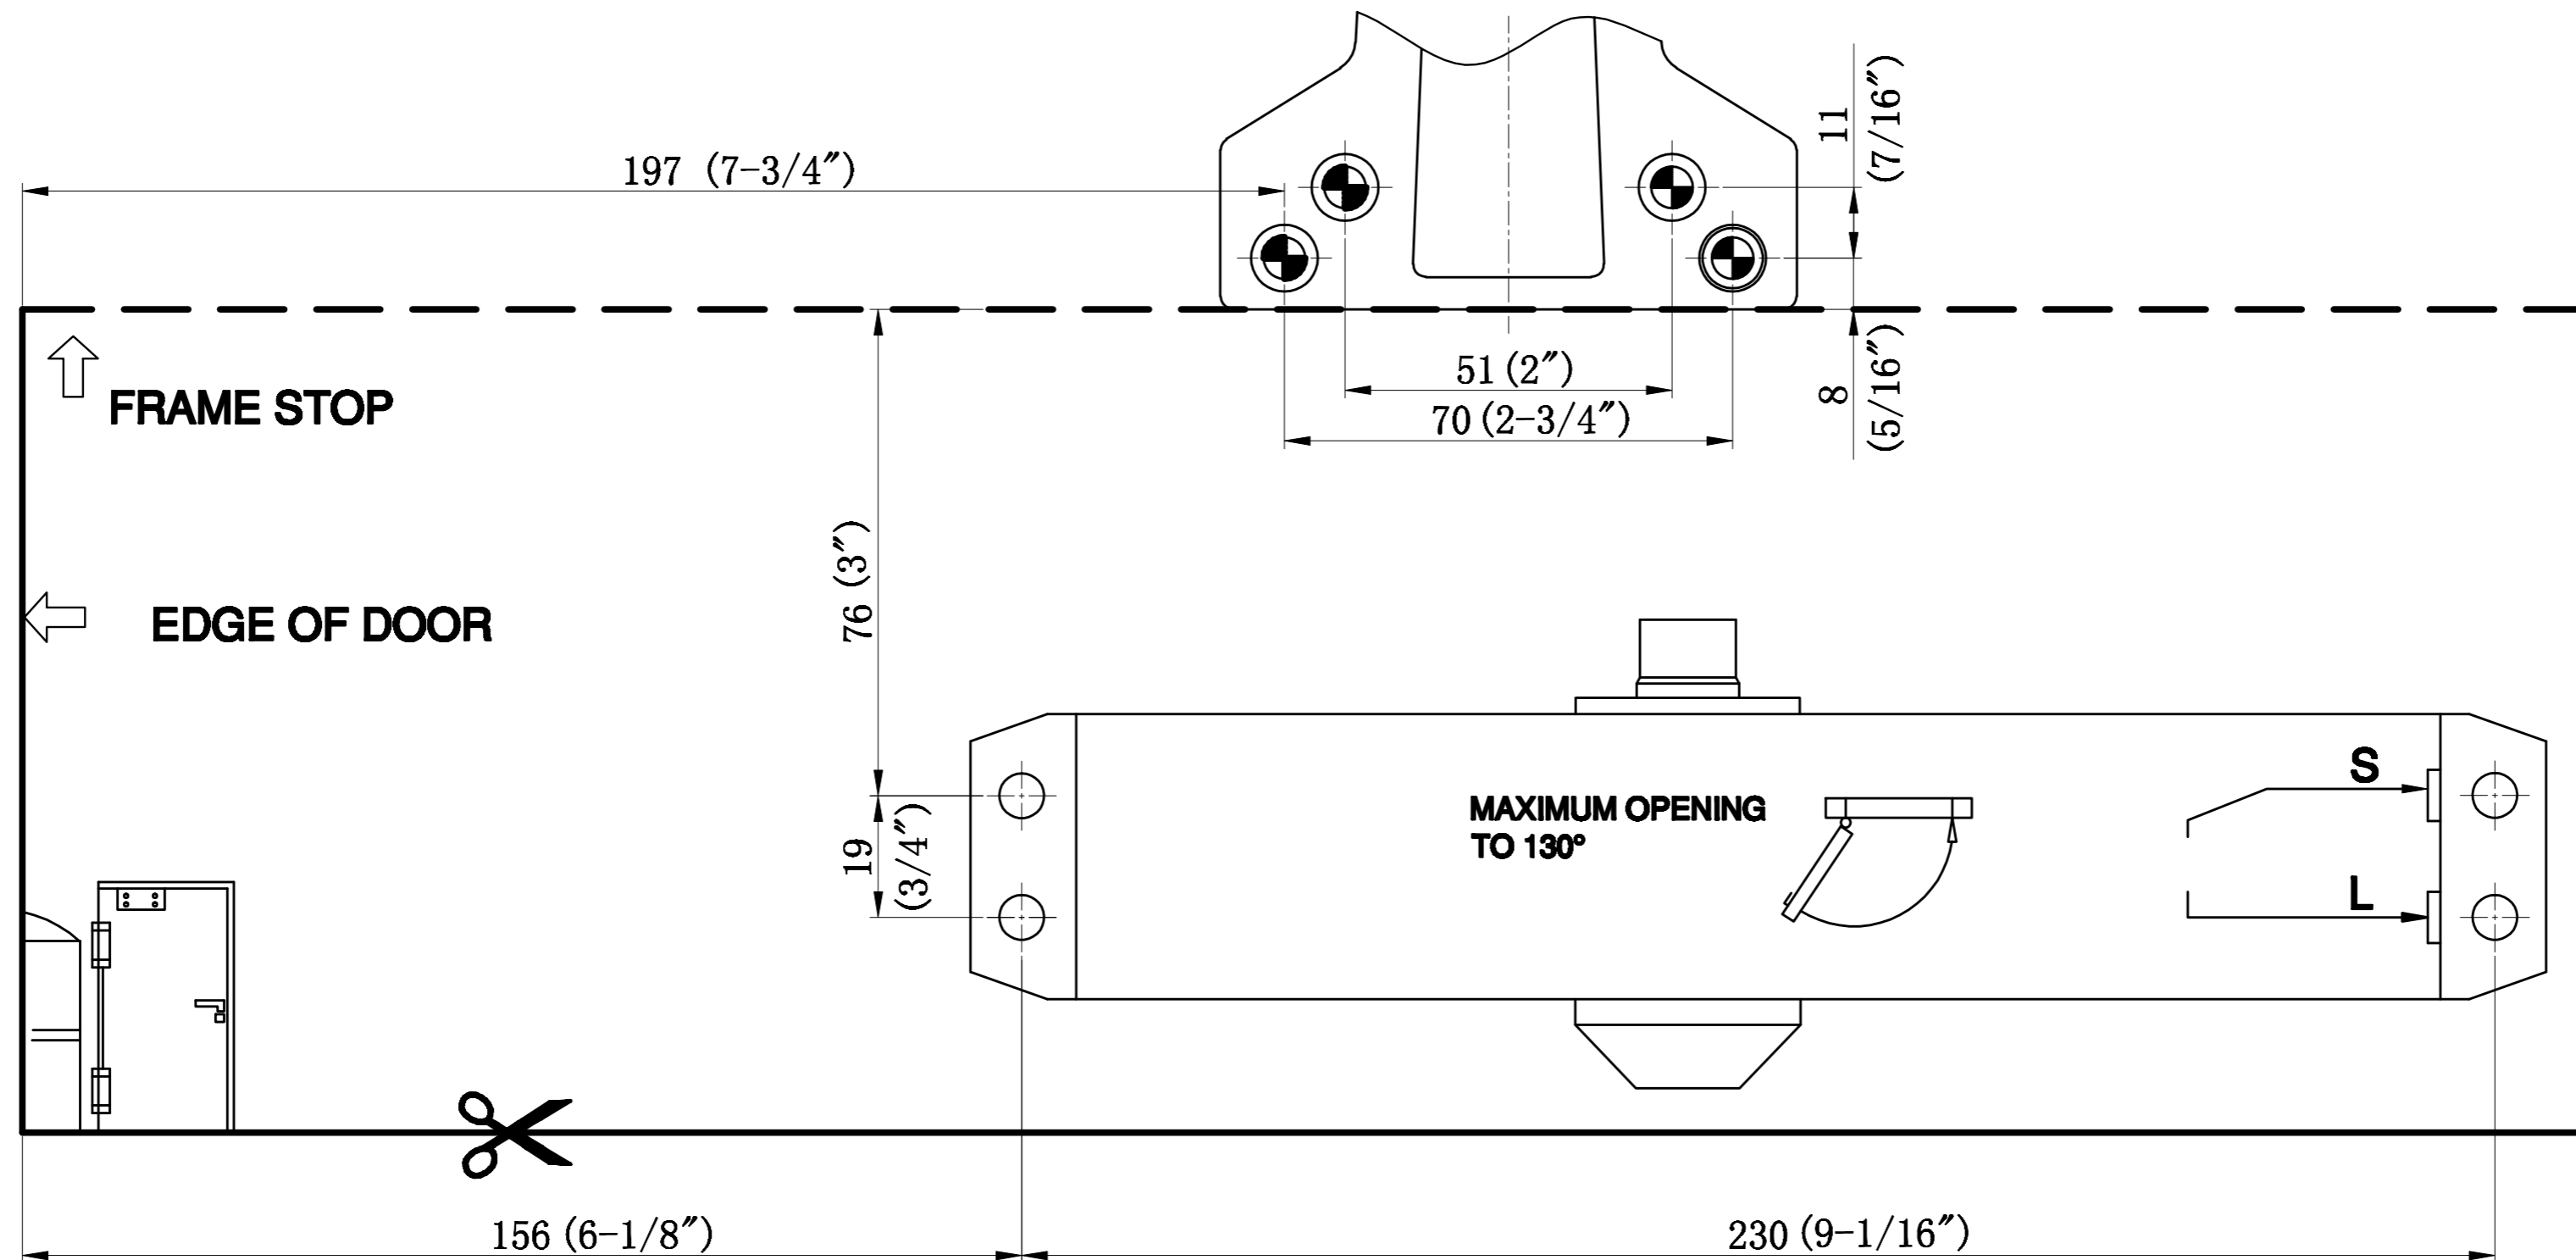

LYNN

HARDWARE

DC7016

PARALLEL APPLICATION TEMPLATE FOR A RIGHT HAND DOOR

**PARALLEL APPLICATION
TEMPLATE FOR A LEFT HAND DOOR**

LYNN

HARDWARE

DC7016