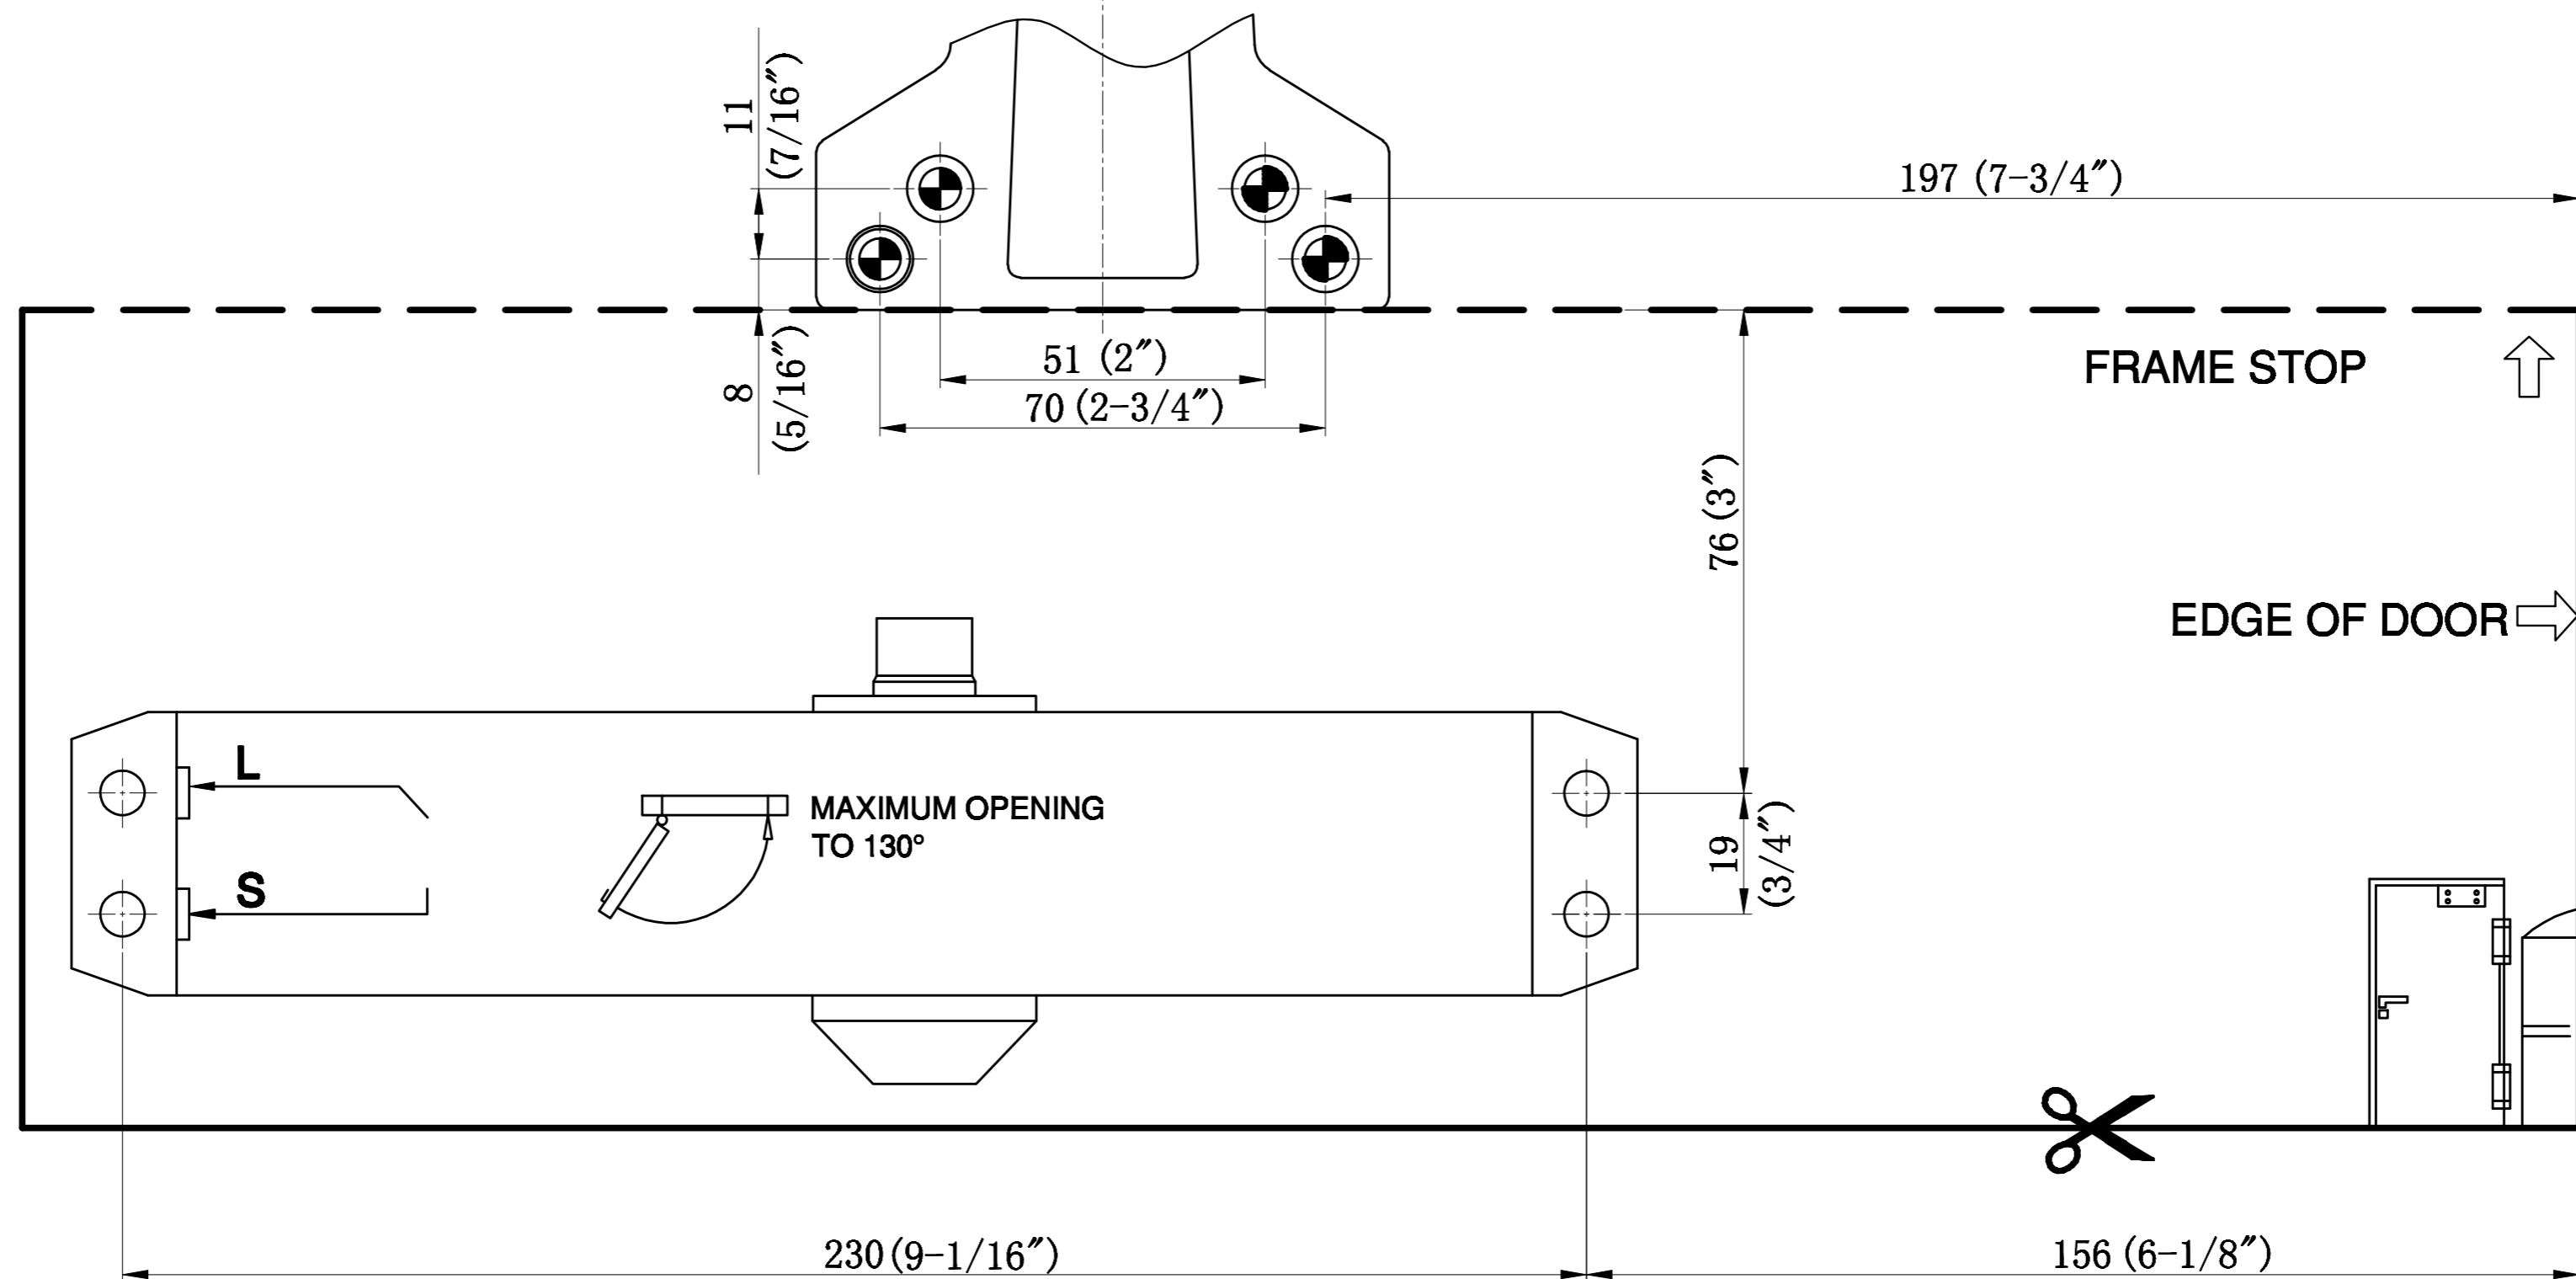

LYNN

HARDWARE

DC7016

PARALLEL APPLICATION TEMPLATE FOR A RIGHT HAND DOOR

**PARALLEL APPLICATION
TEMPLATE FOR A LEFT HAND DOOR**

LYNN

HARDWARE

DC7016